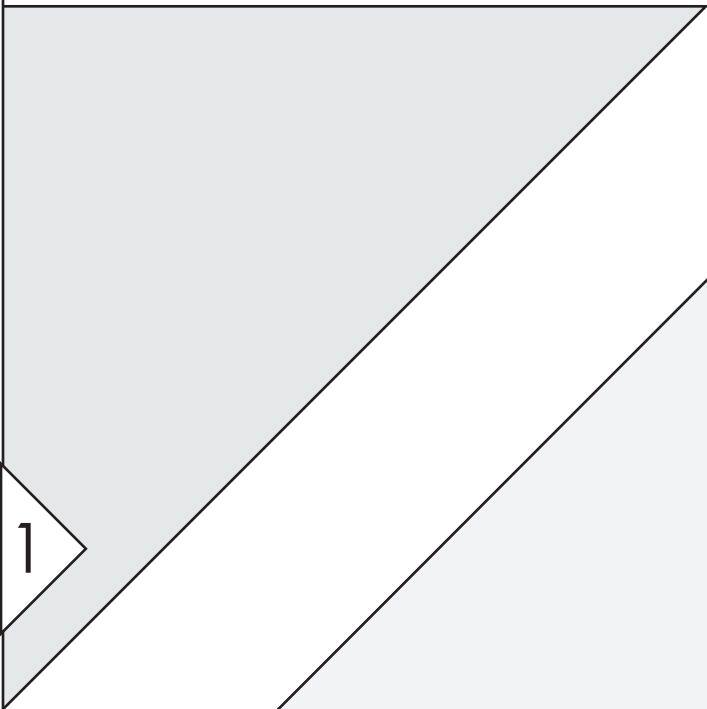

Fringed Wall Quilt
(D-033)

Test Square
2" x 2"
5cm x 5cm

Fringed Wall Quilt

(D-033)

1

2

Fabric B
Cut (1)

12

Fringed Wall Quilt
(D-033)

2

13

Fringed Wall Quilt
(D-033)

11

3

14

12